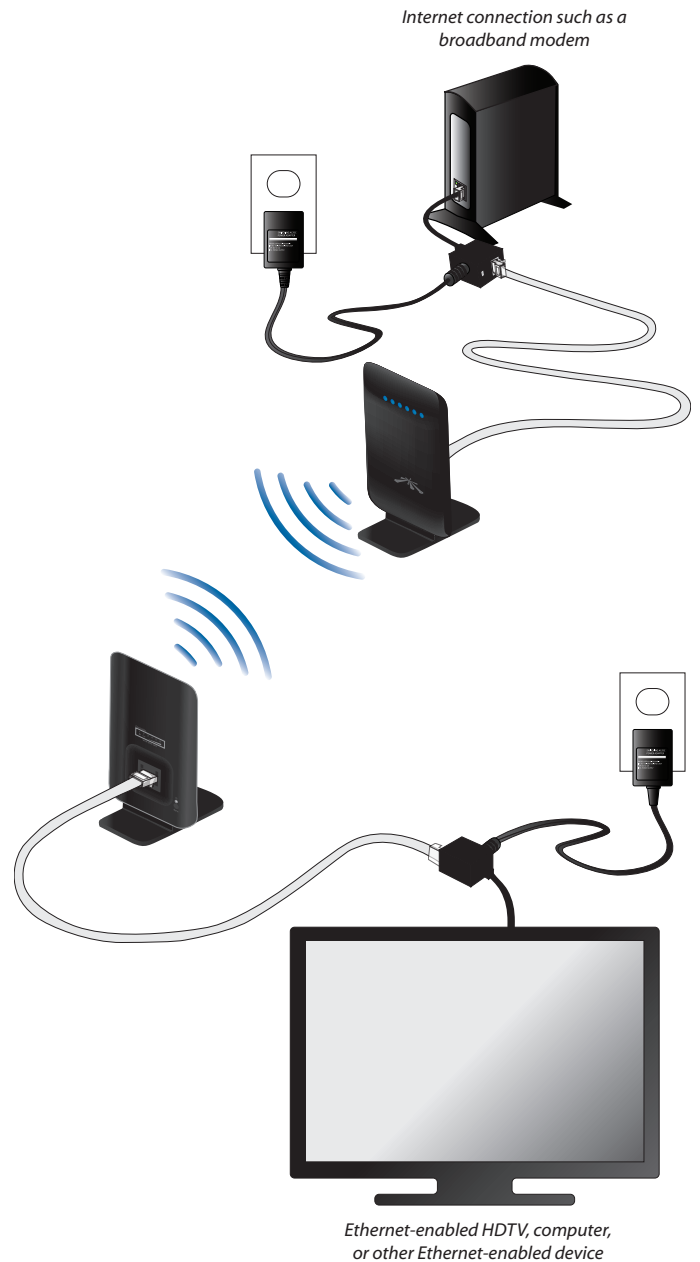

Specifications

Dimensions	90 x 150 x 18 mm
Weight	161 g
Ports	1 10/100 Ethernet Port
Buttons	1 Sync Button 1 Reset Button
LEDs	1 Power 1 Ethernet 4 Wireless Signal
Output Power	23 dBm
Antenna Gain	10 dBi
Power	15V, 0.8A
Operating Temperature	-20 to 60° C
Storage Temperature	-40C to 70° C
Certifications	CE, FCC, IC

Sample Connection Diagram