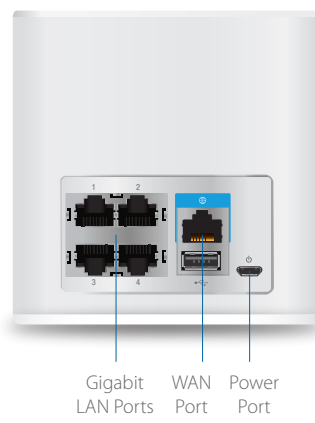

Router

MeshPoint

Adjust the Antenna for optimal signal reception

MESH WI-FI SYSTEM

Model: AFi-HD

The AmpliFi HD (High Density) Mesh Wi-Fi System includes an AmpliFi Mesh Router and two wireless MeshPoints. It combines deployment flexibility and maximum Wi-Fi coverage for your home.