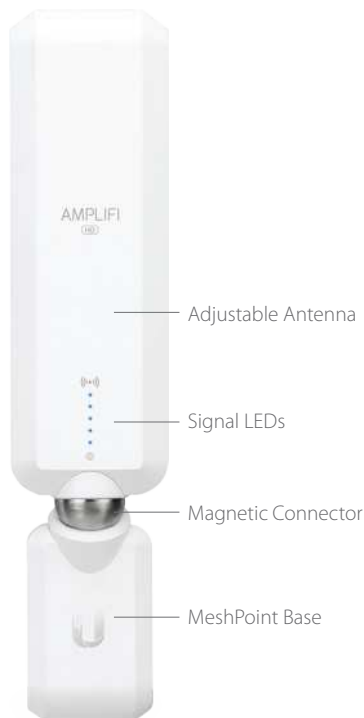

Overview

AmpliFi Routers and MeshPoints are designed to work in combination to eliminate any dead spots in your home. They utilize mesh technology to provide powerful wireless performance in an innovative and simple design. The Router features an intuitive touchscreen display and the MeshPoints display wireless signal performance.

Router

MeshPoint

Adjust the Antenna for optimal signal reception

MESH WI-FI SYSTEM

Model: AFi-HD

The AmpliFi HD (High Density) Mesh Wi-Fi System includes an AmpliFi Mesh Router and two wireless MeshPoints. It combines deployment flexibility and maximum Wi-Fi coverage for your home.

MESHPOINT

Model: AFi-P-HD

The AmpliFi HD (High Density) MeshPoint features an adjustable super antenna. It can be used to expand the coverage of an AmpliFi Mesh System or turn an existing router or Wi-Fi cablebox into a powerful mesh network.