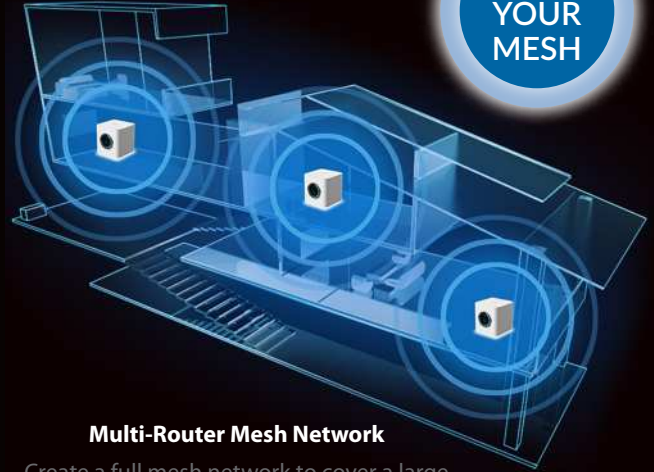

MESHPOINT

Model: AFi-P-HD

The AmpliFi HD (High Density) MeshPoint features an adjustable super antenna. It can be used to expand the coverage of an AmpliFi Mesh System or turn an existing router or Wi-Fi cablebox into a powerful mesh network.

Not Just a Wi-Fi Router, It's a Wi-Fi System

AmpliFi is more than a common home router: it's the ultimate Wi-Fi system. With turbocharged 802.11AC Wi-Fi, AmpliFi utilizes multiple self-configuring radios and advanced antenna technology to bring ubiquitous Wi-Fi coverage to any home.

Wi-Fi System Usage Examples

CREATE
YOUR
MESH

Central Router with MeshPoints

Create a full mesh network to cover a large home with the AmpliFi HD Wi-Fi System.

Multi-Router Mesh Network

Create a full mesh network to cover a large home with the Mesh Router Wi-Fi System.