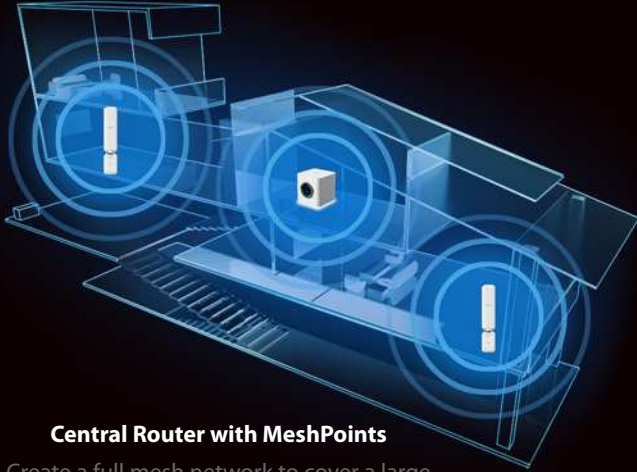

MESHPOINT

Model: AFi-P-HD

The AmpliFi HD (High Density) MeshPoint features an adjustable super antenna. It can be used to expand the coverage of an AmpliFi Mesh System or turn an existing router or Wi-Fi cablebox into a powerful mesh network.

Not Just a Wi-Fi Router, It's a Wi-Fi System

AmpliFi is more than a common home router: it's the ultimate Wi-Fi system. With turbocharged 802.11AC Wi-Fi, AmpliFi utilizes multiple self-configuring radios and advanced antenna technology to bring ubiquitous Wi-Fi coverage to any home.

Wi-Fi System Usage Examples

CREATE
YOUR
MESH

Central Router with MeshPoints

Create a full mesh network to cover a large home with the AmpliFi HD Wi-Fi System.

Multi-Router Mesh Network

Create a full mesh network to cover a large home with the Mesh Router Wi-Fi System.