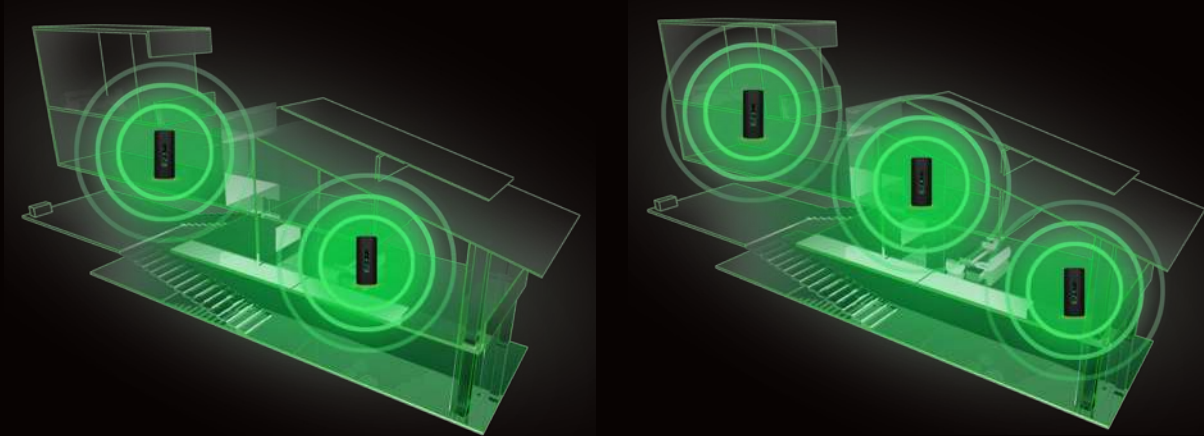

- Wi-Fi 6
- IPv6 Support
- Device Statistics
- Isolated Guest Network
- Built-In Speed Test
- Family Profiles
- Port Forwarding
- Additional SSID
- UPnP

Hardware Features

Router

Model: AFi-ALN-R

AmpliFi Alien is designed to be showcased in your home. It features a touchscreen display for connectivity information and includes 4 Gigabit Ethernet ports and 1 Internet port. Powered by 8x8 MIMO Wi-Fi 6 Technology, a single AmpliFi Alien router performs with far greater range and speeds than previous Wi-Fi solutions. Additional AmpliFi Alien Routers can be meshed together to extend Gigabit speeds throughout even the largest homes. In addition to the expanded Wi-Fi coverage, you'll have 4 additional LAN ports for use to connect wired devices at each location.

Usage Examples

Mesh and Mesh Multi-Hop
Requires Additional Router(s)

Specifications

Dimensions	110 x 110 x 250 mm (4.33 x 4.33 x 9.84")
Weight	1.2 kg (2.65 lb)
Max. TX Power	2.4 GHz: 23 dBm per chain, 5 GHz 19 dBm per chain (low band)/ 20 dBm per chain (high band)
MIMO	2.4 GHz: 4x4 5 GHz: 4x4 (low-band) + 8x8 (high band)
Speed	2.4 GHz: 1148 Mbps, 5 GHz: 1733 Mbps (low band)/ 4804 Mbps (high band)
Networking Interface	Wi-Fi/Gigabit Ethernet (1) WAN, (4) LAN
Max. Power Consumption	35W
ESD/EMP Protection	± 24kV Air/Contact
Buttons	Reset
Antennas	(1) Internal Dual-Band Metal Stamp with 12 Polarity
Display	110.38 mm (4.7") Diagonal, 274 x 1268, 279 ppi, G+F Touch, Full Color
Wi-Fi Standards	Up to Wi-Fi 6
Wi-Fi Functions	MU-MIMO, OFDMA, Tx-Beamforming
Power Save	Supported
Wireless Security	WPA2
Operating Temperature	14 to 113° F (-10 to 45° C)
Operating Humidity	5 to 95% Noncondensing
Certifications	FCC / IC