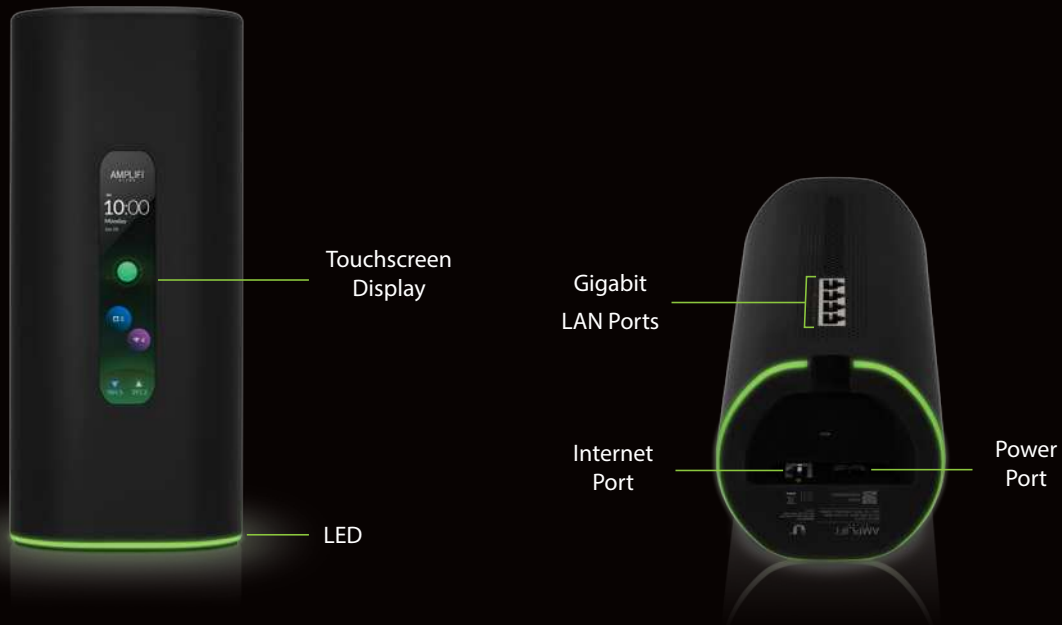

Amplifi™ Alien Wi-Fi System

Model: AFi-ALN-R

Wi-Fi 6 (802.11ax) Performance

Mesh Technology

Perfected User Experience

The Fastest Whole-Home Wi-Fi

AmpliFi Alien is optimized for lag-free, low-latency performance at top Wi-Fi 6 wireless speeds. It features a tri-band radio with 4x4 2.4 GHz and 8x8 5 GHz 802.11ax radios optimized for Wi-Fi 6 performance and backwards compatibility with previous Wi-Fi standards. The third radio (4x4) can be enabled to enhance performance of 5 GHz Wi-Fi 5 devices.

Beyond the breakthrough Wi-Fi performance, AmpliFi Alien offers all of the software features praised by the growing AmpliFi user-base including simple setup, powerful connected device management, and a free, zero-configuration VPN service through the AmpliFi Teleport app that places travelers within their home network like they never left.

- Wi-Fi 6
- IPv6 Support
- Device Statistics
- Isolated Guest Network
- Built-In Speed Test
- Family Profiles
- Port Forwarding
- Additional SSID
- UPnP

Hardware Features

Router

Model: AFi-ALN-R

AmpliFi Alien is designed to be showcased in your home. It features a touchscreen display for connectivity information and includes 4 Gigabit Ethernet ports and 1 Internet port. Powered by 8x8 MIMO Wi-Fi 6 Technology, a single AmpliFi Alien router performs with far greater range and speeds than previous Wi-Fi solutions. Additional AmpliFi Alien Routers can be meshed together to extend Gigabit speeds throughout even the largest homes. In addition to the expanded Wi-Fi coverage, you'll have 4 additional LAN ports for use to connect wired devices at each location.