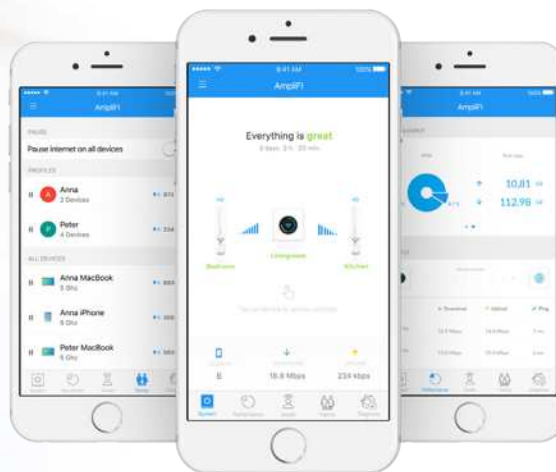

Scalable Mesh Coverage
Add MeshPoints to infinitely expand range.

Router

MeshPoint

Instant Setup

The intuitive, easy-to-use AmpliFi app allows you to set up your system in mere minutes. It also features configuration options, powerful reporting metrics, parental controls, remote access, and easy guest access. The mobile app is available for download on Android™ and iOS smartphones.

INSTANT WI-FI SYSTEM

Model: AFi-INS

The AmpliFi Instant Wi-Fi System includes a router with an easy-to-use touchscreen display, 1 Gigabit Ethernet port, a WAN port, an Ethernet cable, and one MeshPoint with an Ethernet port to maximize coverage and eliminate dead zones in your home. The AmpliFi Instant Wi-Fi system provides superior coverage with a range of up to 4,000 sq. ft and quick setup for whole home coverage with seamless Wi-Fi.