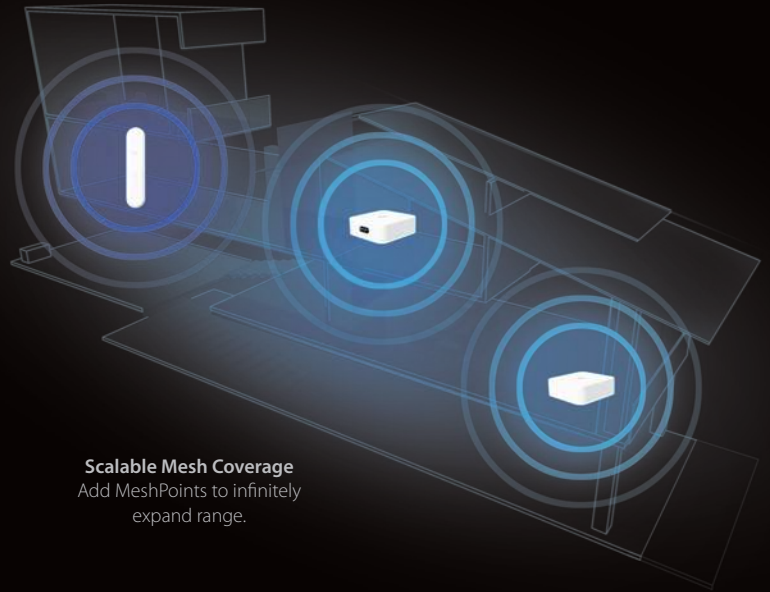

Scalable Mesh Coverage
Add MeshPoints to infinitely expand range.

Router

MeshPoint

Instant Setup

The intuitive, easy-to-use AmpliFi app allows you to set up your system in mere minutes. It also features configuration options, powerful reporting metrics, parental controls, remote access, and easy guest access. The mobile app is available for download on Android™ and iOS smartphones.

INSTANT WI-FI SYSTEM

Model: AFi-INS

The AmpliFi Instant Wi-Fi System includes a router with an easy-to-use touchscreen display, 1 Gigabit Ethernet port, a WAN port, an Ethernet cable, and one MeshPoint with an Ethernet port to maximize coverage and eliminate dead zones in your home. The AmpliFi Instant Wi-Fi system provides superior coverage with a range of up to 4,000 sq. ft and quick setup for whole home coverage with seamless Wi-Fi.