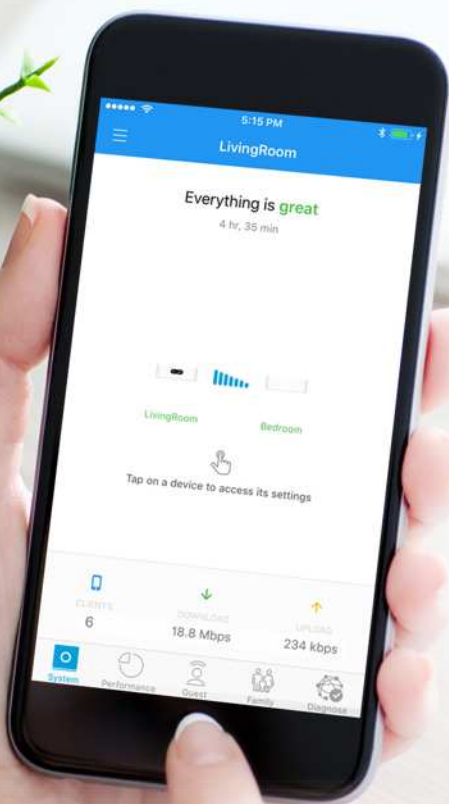

With turbocharged 802.11ac Wi-Fi, AmpliFi utilizes multiple self-configuring radios and advanced Wi-Fi antenna technology to bring ubiquitous secure Wi-Fi coverage to any home network. Ensure that your smart TV, wireless security cameras, digital downloads, and streaming devices have the connectivity demanded in today's modern home.

Scalable Mesh Coverage
Add MeshPoints to infinitely expand range.

Router

MeshPoint

Instant Setup

The intuitive, easy-to-use AmpliFi app allows you to set up your system in mere minutes. It also features configuration options, powerful reporting metrics, parental controls, remote access, and easy guest access. The mobile app is available for download on Android™ and iOS smartphones.

INSTANT WI-FI SYSTEM

Model: AFi-INS

The AmpliFi Instant Wi-Fi System includes a router with an easy-to-use touchscreen display, 1 Gigabit Ethernet port, a WAN port, an Ethernet cable, and one MeshPoint with an Ethernet port to maximize coverage and eliminate dead zones in your home. The AmpliFi Instant Wi-Fi system provides superior coverage with a range of up to 4,000 sq. ft and quick setup for whole home coverage with seamless Wi-Fi.

INSTANT ROUTER

Model: AFi-INS-R

The AmpliFi Instant Router features an easy-to-use touchscreen display, one Gigabit Ethernet port, a WAN port, and an Ethernet cable. The AmpliFi Router provides excellent coverage for standard-sized homes of approximately 2,000 sq. ft. Expand as needed by adding MeshPoints to your mesh Wi-Fi system.